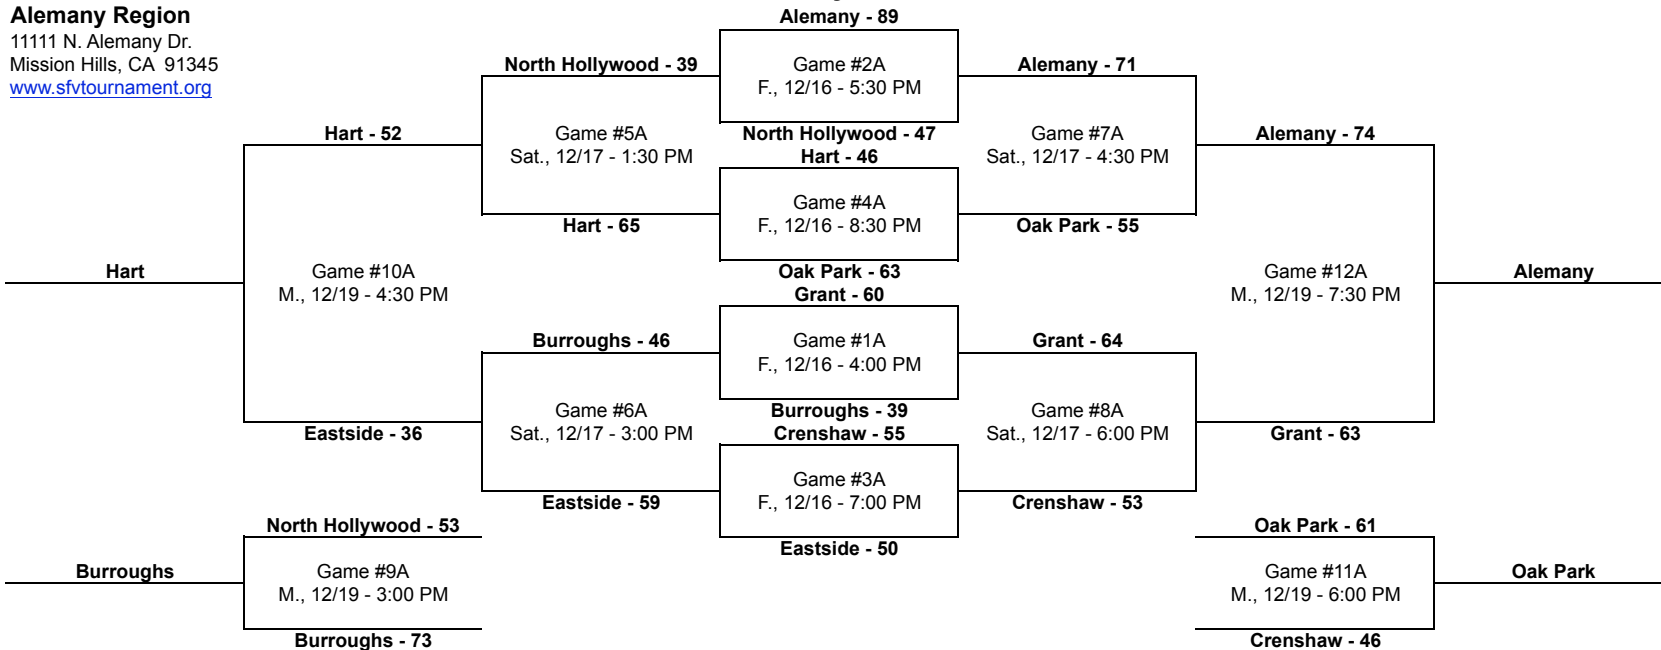

# 2011 San Fernando Valley Invitational Tournament

**Alemanya Region**  
 11111 N. Alemany Dr.  
 Mission Hills, CA 91345  
[www.sfvtournament.org](http://www.sfvtournament.org)

**Crespi Region**  
 5031 Alonzo Ave.  
 Encino, CA 91316  
[www.sfvtournament.org](http://www.sfvtournament.org)

Top Team Designated as Home (White Uniforms)