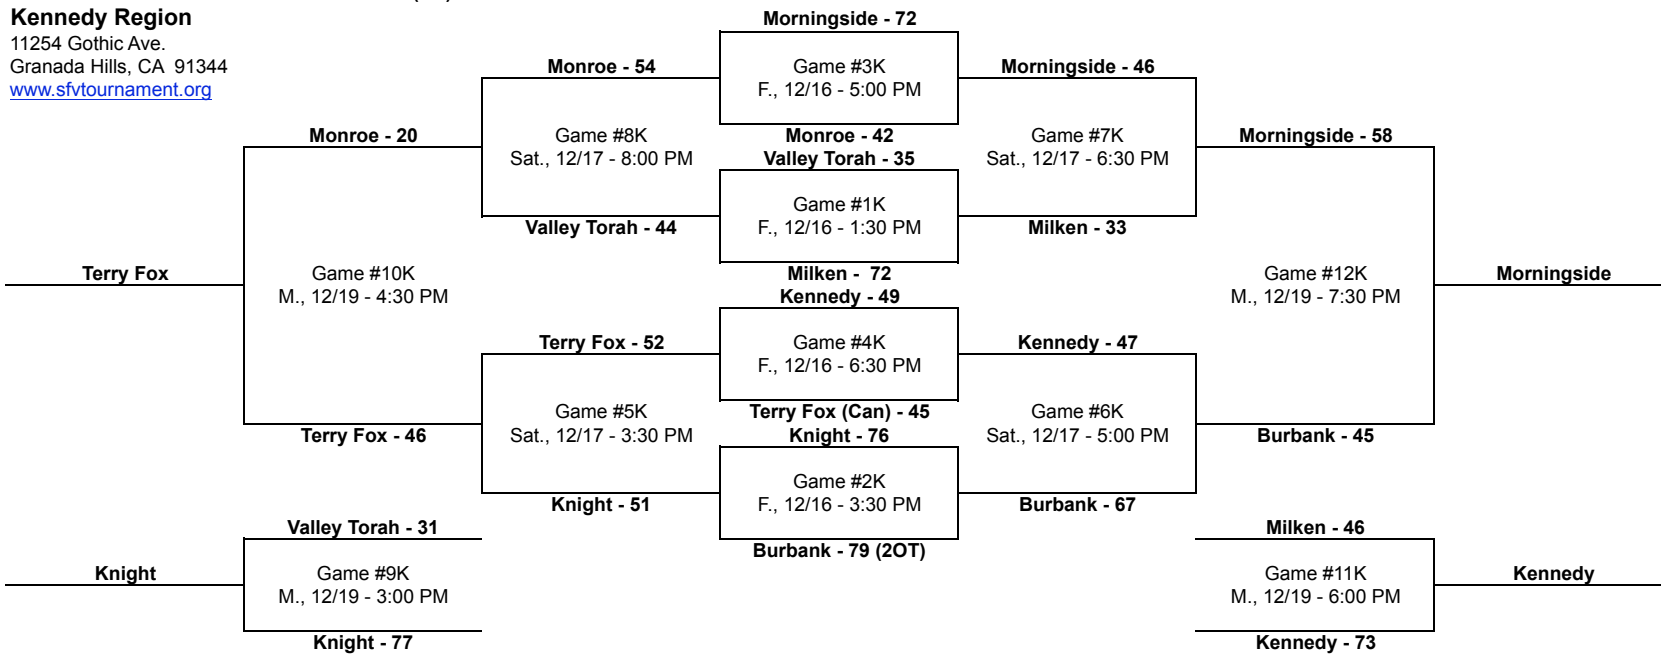

# 2011 San Fernando Valley Invitational Tournament

**Alemanya Region**  
 11111 N. Alemany Dr.  
 Mission Hills, CA 91345  
[www.sfvtournament.org](http://www.sfvtournament.org)

**Crespi Region**  
 5031 Alonzo Ave.  
 Encino, CA 91316  
[www.sfvtournament.org](http://www.sfvtournament.org)

Top Team Designated as Home (White Uniforms)

# 2011 San Fernando Valley Invitational Tournament

**Granada Hills Region**  
 10535 Zelzah Ave.  
 Granada Hills, CA 91344  
[www.sfvtournament.org](http://www.sfvtournament.org)

**Kennedy Region**  
 11254 Gothic Ave.  
 Granada Hills, CA 91344  
[www.sfvtournament.org](http://www.sfvtournament.org)