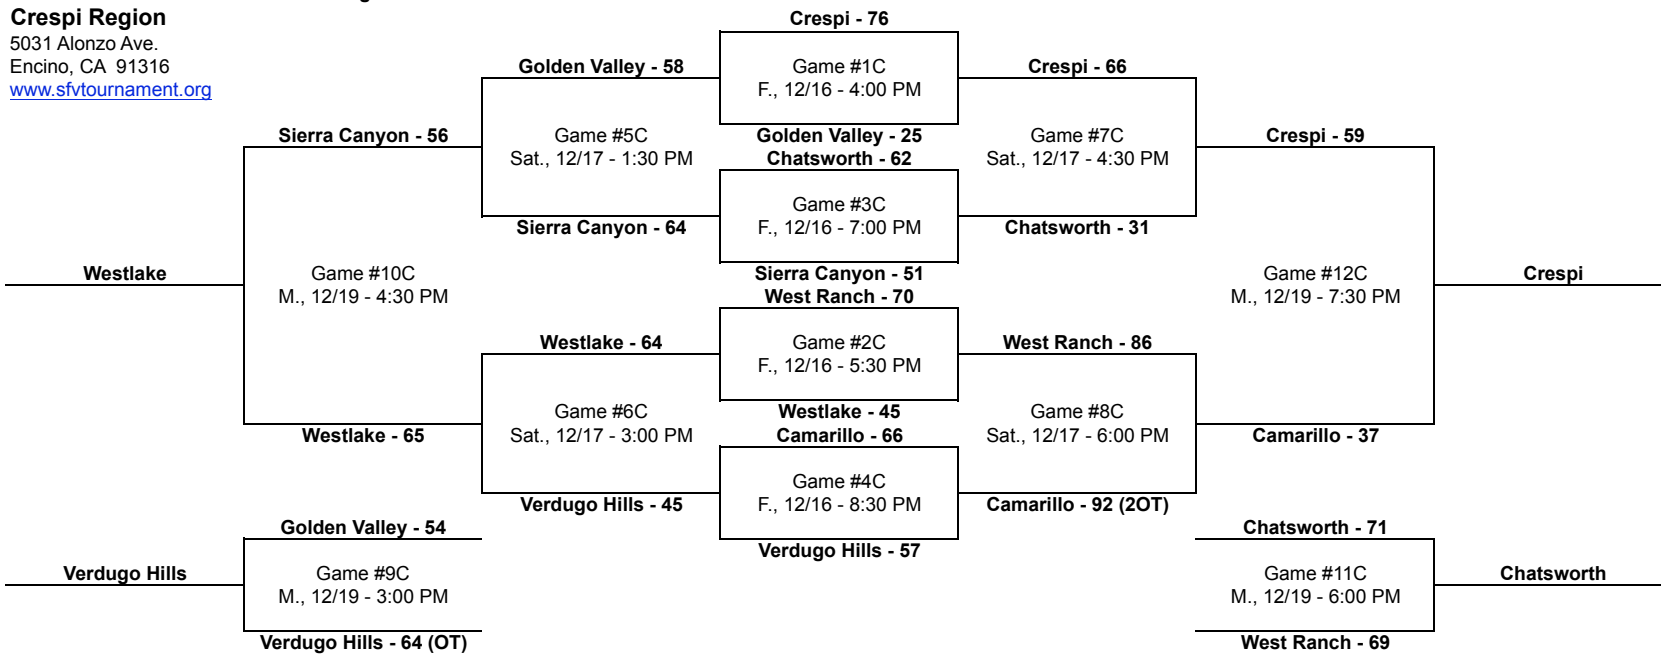

# 2011 San Fernando Valley Invitational Tournament

**Alemanya Region**  
 11111 N. Alemany Dr.  
 Mission Hills, CA 91345  
[www.sfvtournament.org](http://www.sfvtournament.org)

**Crespi Region**  
 5031 Alonzo Ave.  
 Encino, CA 91316  
[www.sfvtournament.org](http://www.sfvtournament.org)

Top Team Designated as Home (White Uniforms)