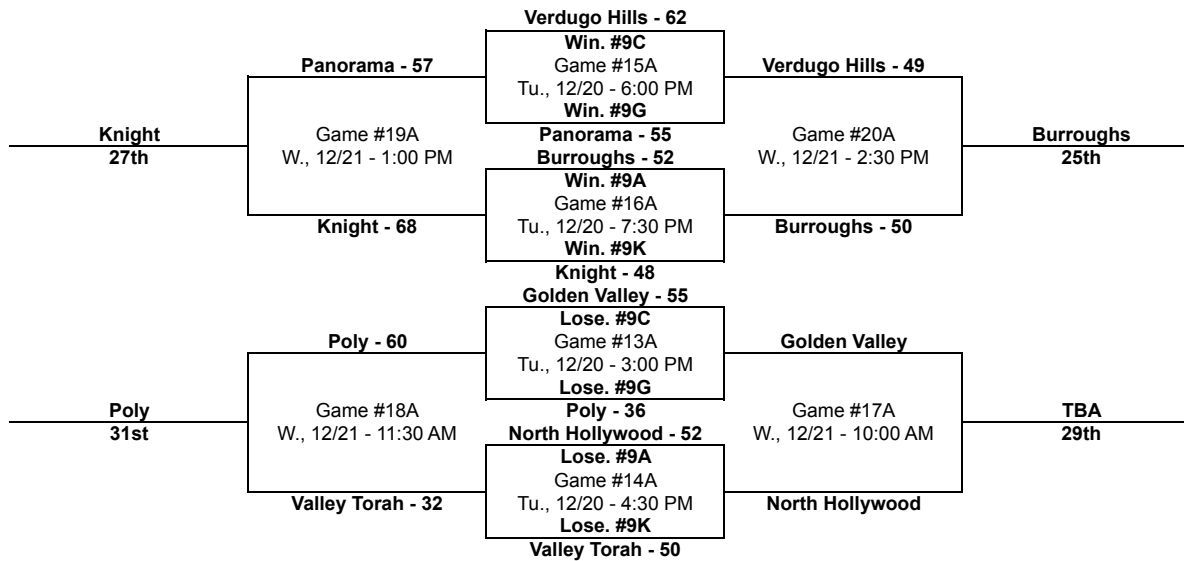

Alemanya Region
11111 N. Alemany Dr.
Mission Hills, CA 91345
www.sftournament.org