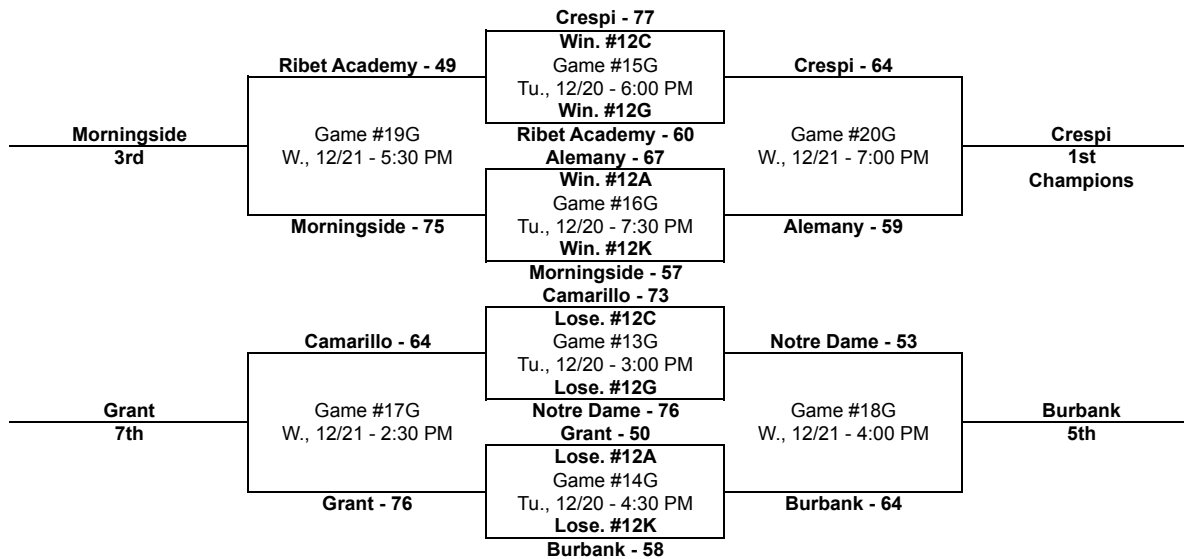

Granada Hills
10535 Zelzah Ave.
Granada Hills, CA 91344
www.sfvtournament.org