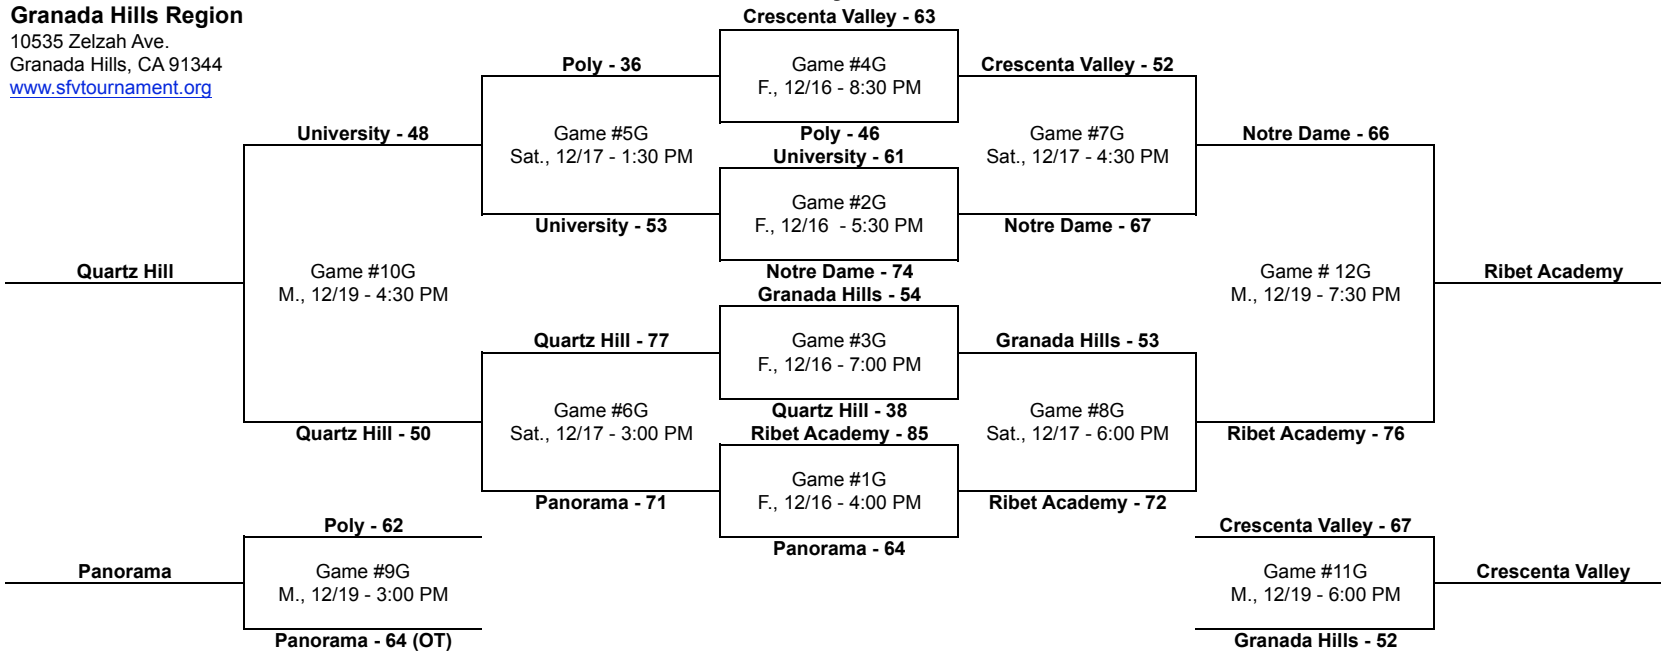

# 2011 San Fernando Valley Invitational Tournament

**Alemanya Region**  
 11111 N. Alemany Dr.  
 Mission Hills, CA 91345  
[www.sfvtournament.org](http://www.sfvtournament.org)

**Crespi Region**  
 5031 Alonzo Ave.  
 Encino, CA 91316  
[www.sfvtournament.org](http://www.sfvtournament.org)

Top Team Designated as Home (White Uniforms)

# 2011 San Fernando Valley Invitational Tournament

**Granada Hills Region**  
 10535 Zelzah Ave.  
 Granada Hills, CA 91344  
[www.sfvtournament.org](http://www.sfvtournament.org)

**Kennedy Region**  
 11254 Gothic Ave.  
 Granada Hills, CA 91344  
[www.sfvtournament.org](http://www.sfvtournament.org)