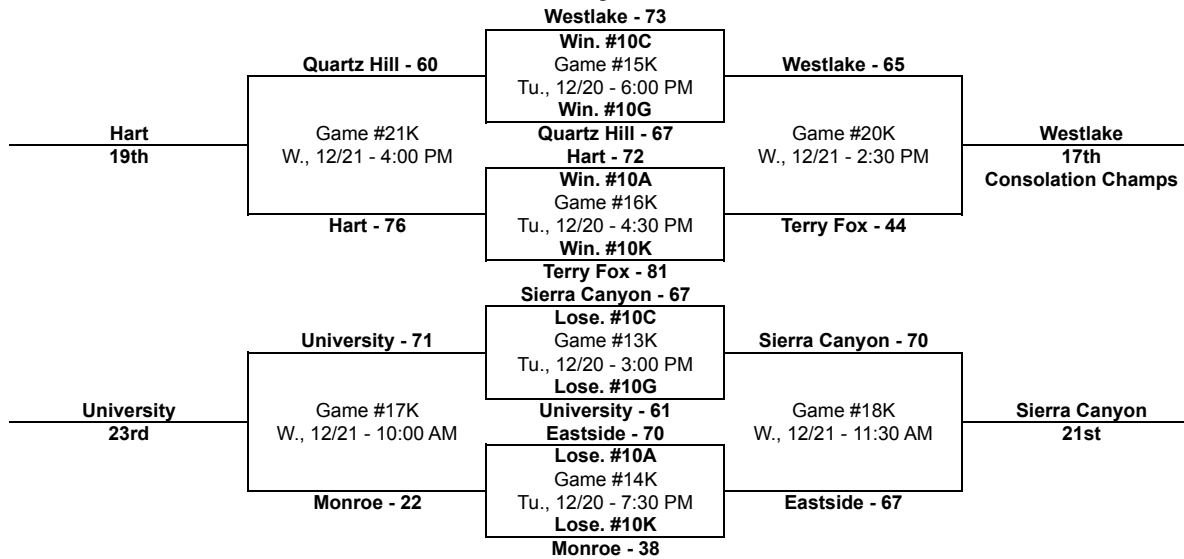

2011 San Fernando Valley Invitational Tournament

Kennedy
11254 Gothic Ave.
Granada Hills, CA 91344
www.sftournament.org