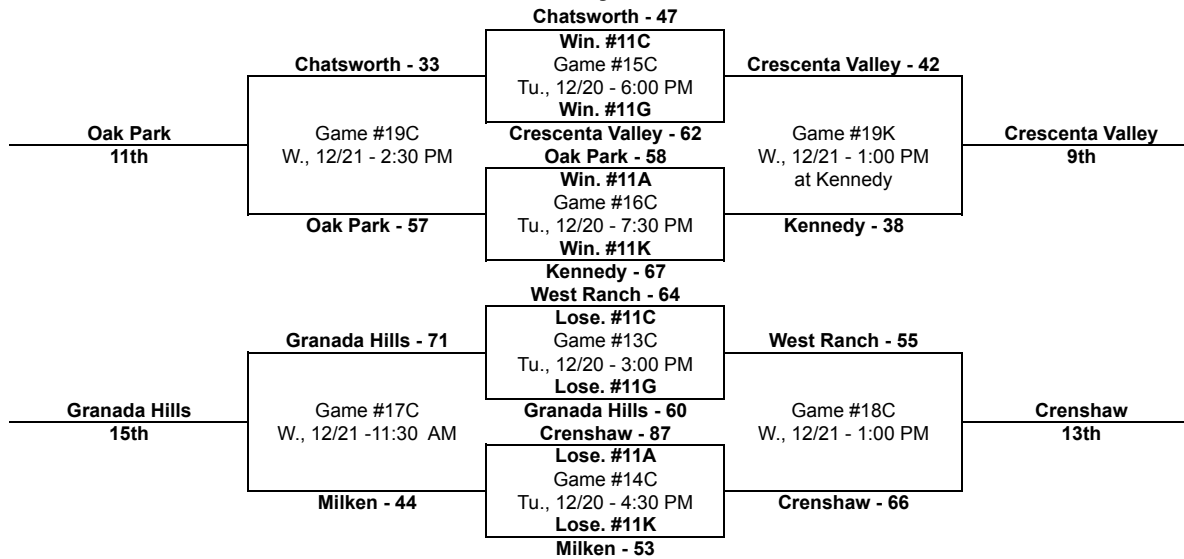

2011 San Fernando Valley Invitational Tournament

Crespi
5031 Alonzo Ave.
Encino, CA 91316
www.sfvtournament.org